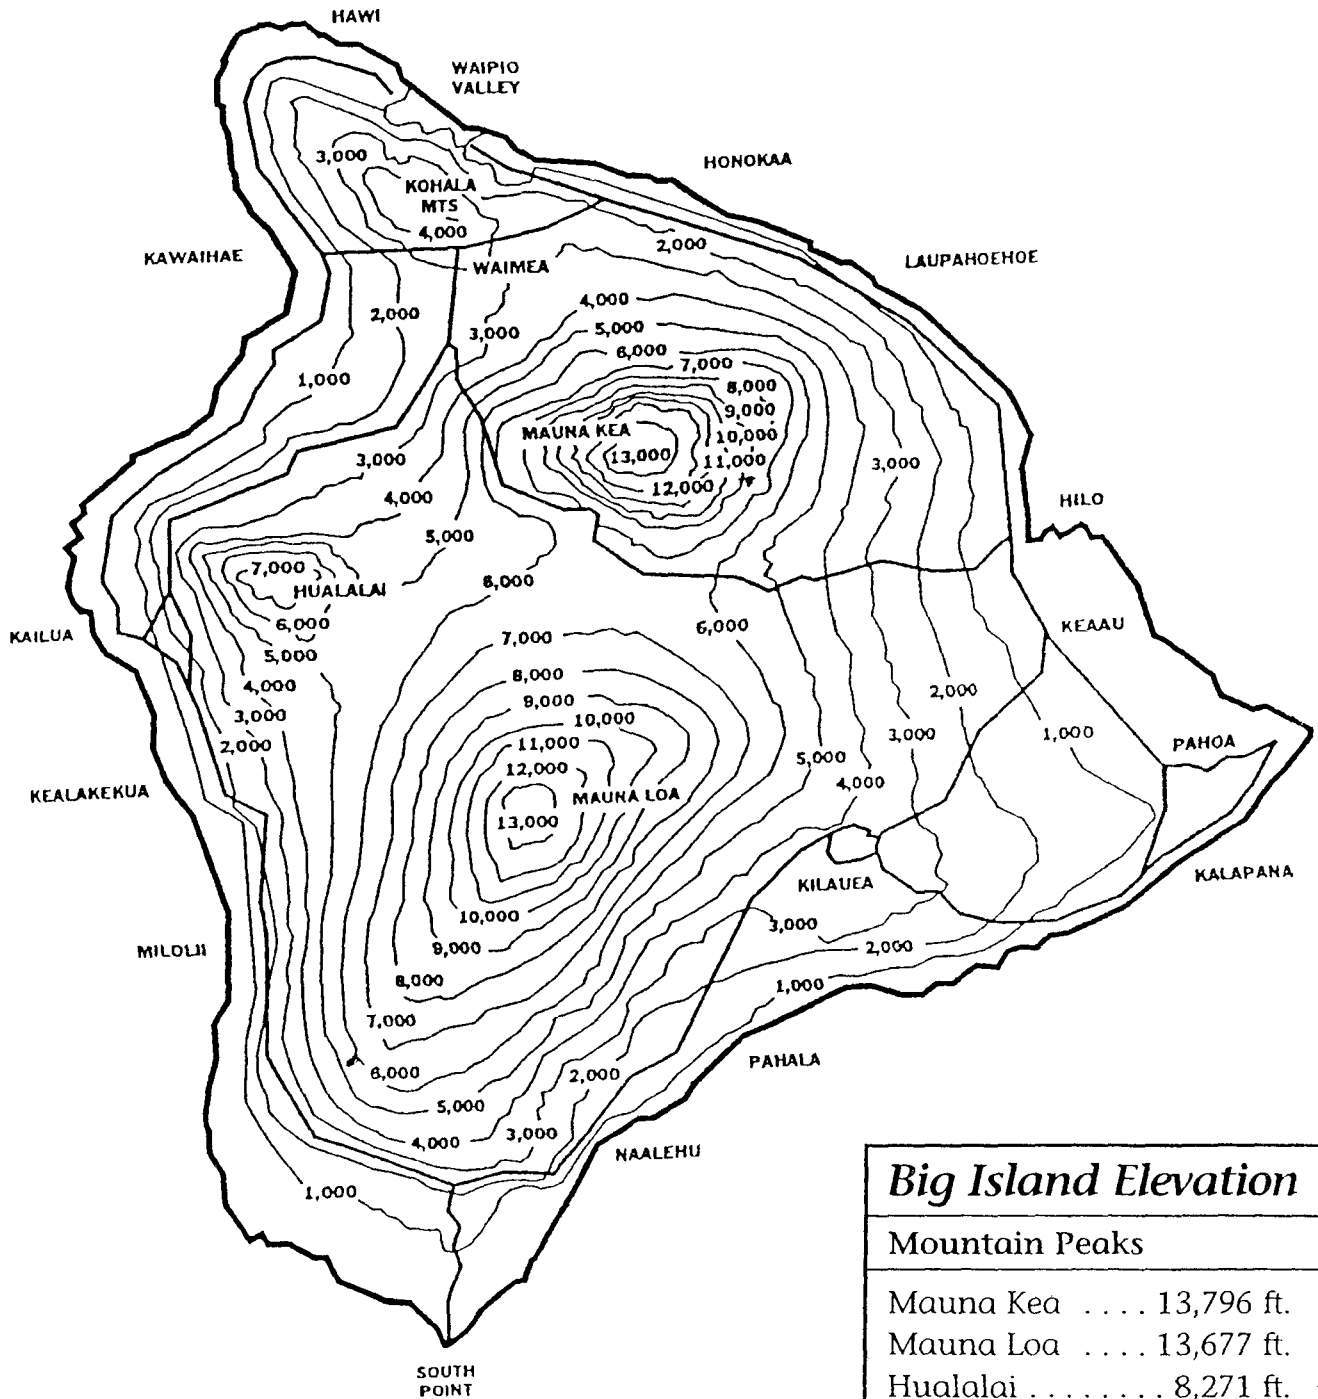

Elevation Map

<i>Big Island Elevation</i>	
Mountain Peaks	
Mauna Kea	13,796 ft.
Mauna Loa	13,677 ft.
Hualalai	8,271 ft.
Kohala	5,480 ft.
Kilauea	4,093 ft.

Data Source: County of Hawaii Data Book